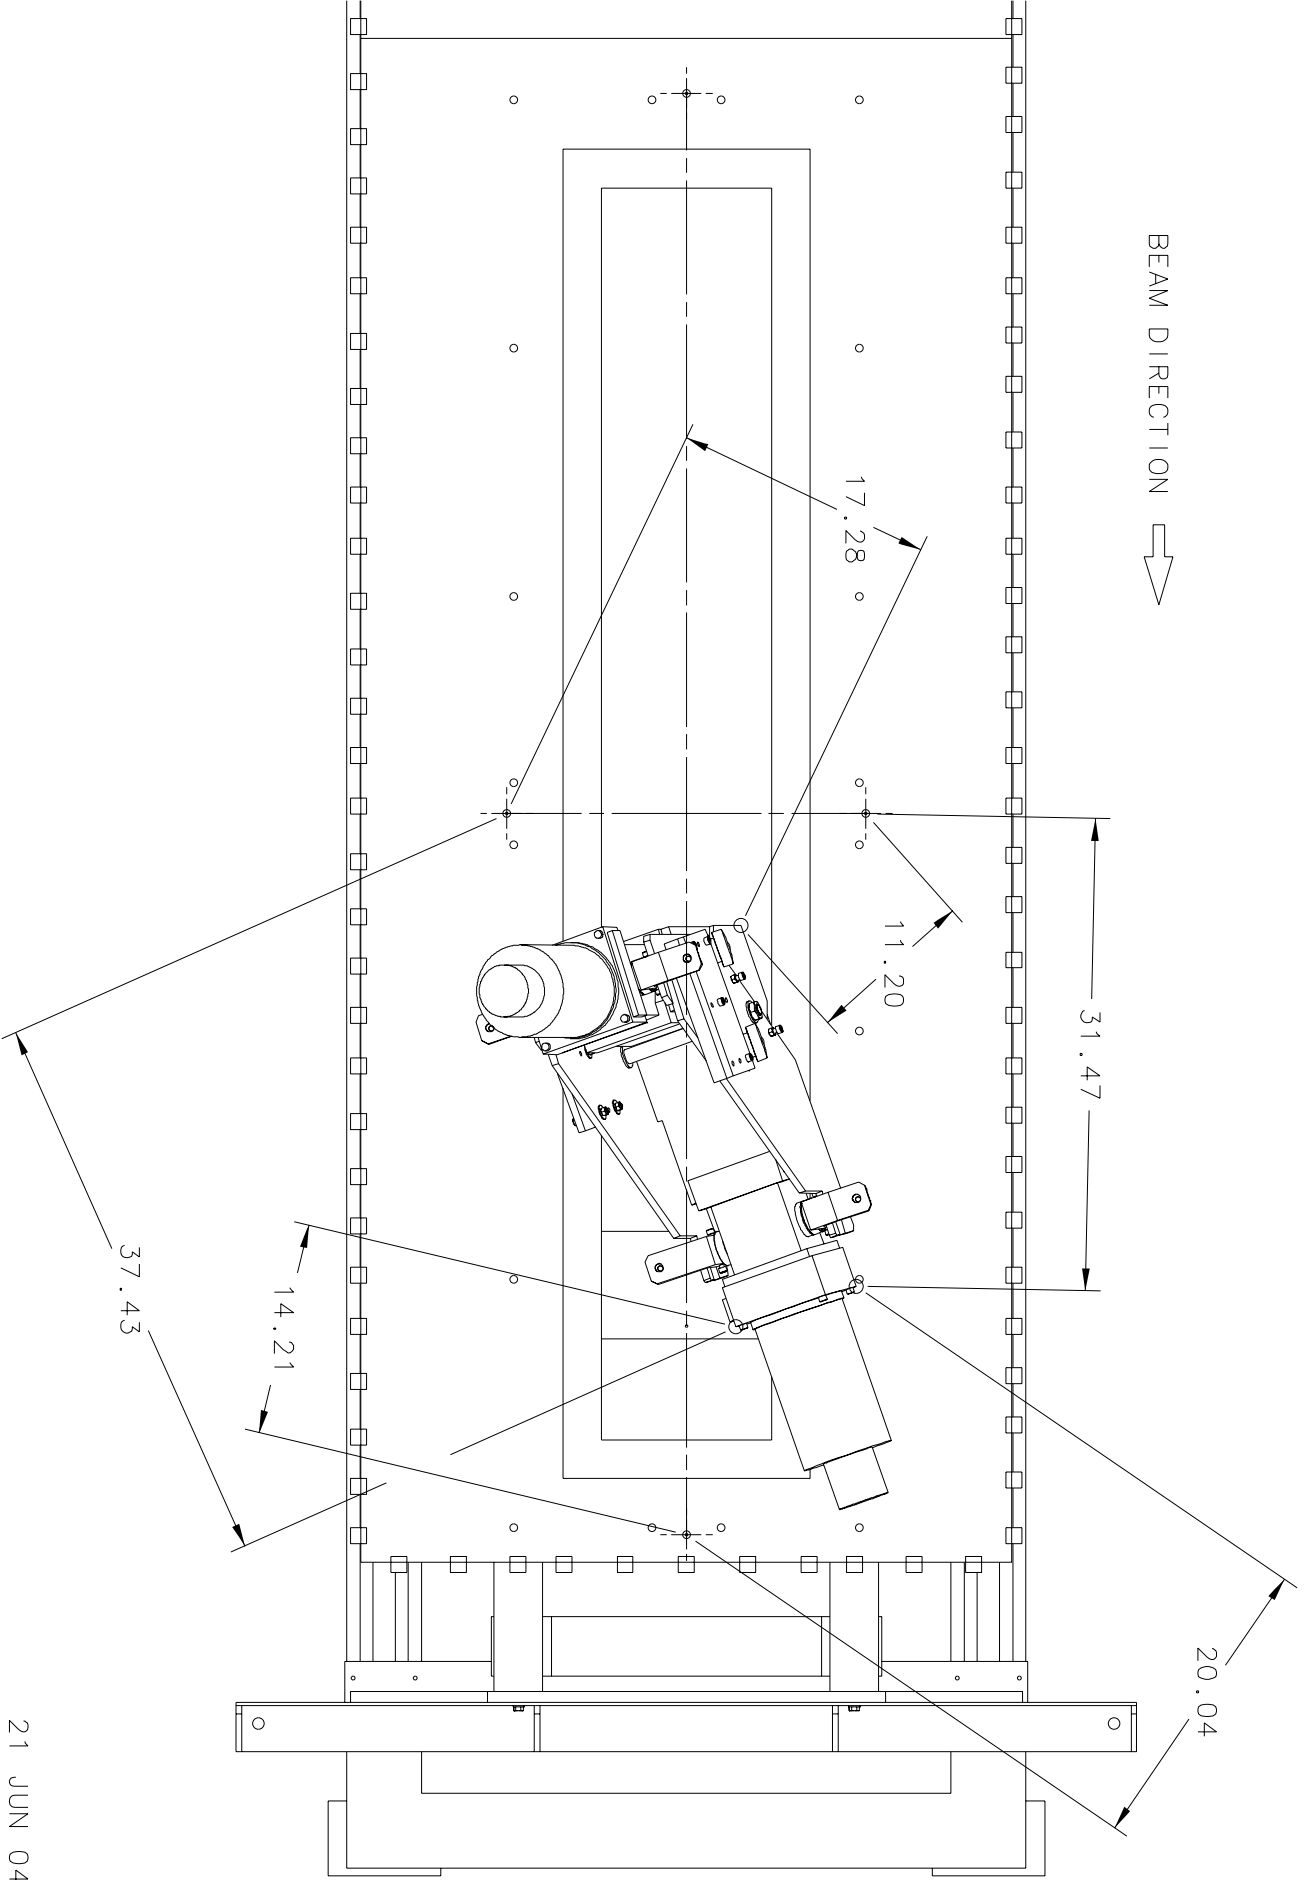

BEAM DIRECTION →

HAPPEX 11 L DET / VDC BL

21 JUN 04
UNITS ARE IN INCHES
PHA-99115-SK-005